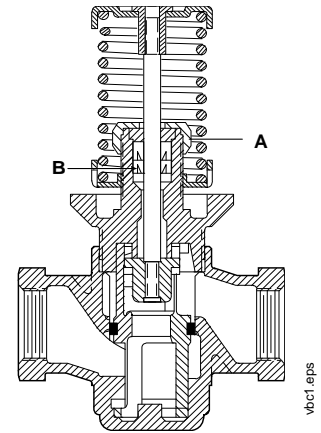

# Repair Parts for Cage Trim Valve for Use with V-3754 with Actuator and VB-3754 without Actuator (Including 1/2 in.)

## Description

The available service parts listed in the tables can extend the service life of the V-3754 and VB-3754 cage trim valve assemblies and in many cases return the valve to near original operating performance.

## Selection Charts

Note: 1/2 inch valve assemblies discontinued in 1991.  
 VB valves used with AV-8050, AV-8051, AV-8052, AV-8090, AV-8091, and AV-8092 assemblies.  
 Springs are under compression.  
 Removal of springs requires use of spring compression tool JC 5389.

## Spring Kits and Recondition Kits for use with V-3754 and VB-3754

Valve	Valve Size	Actuator Size	Spring Range	Spring Kit <sup>1</sup> Code Number	Recondition Kits <sup>2</sup> Code Number	
V-3754	1/2 in.	V-3000	3-6 psig	V-3754-6010	V-3754-6003 (C <sub>v</sub> = 0.20), or V-3754-6004 (C <sub>v</sub> = 0.40) or V-3754-6005 (C <sub>v</sub> = 1.20), or V-3754-6006 (C <sub>v</sub> = 2.20) or V-3754-6007 (C <sub>v</sub> = 4.40)	
			9-13 psig	V-3754-6009		
	3/4 in.		3-6 psig	V-3754-6010		V-3754-6001 (C <sub>v</sub> = 8.6)
			9-13 psig	V-3754-6009		
	1 in.		3-6 psig	V-3754-6011		V-3754-6002 (C <sub>v</sub> = 13.9)
			9-13 psig	V-3754-6008		
	1-1/2 in.	3-6 psig	V-3754-6011	V-5254-6001 (C <sub>v</sub> = 27.5)		
		9-13 psig	V-3754-6008			